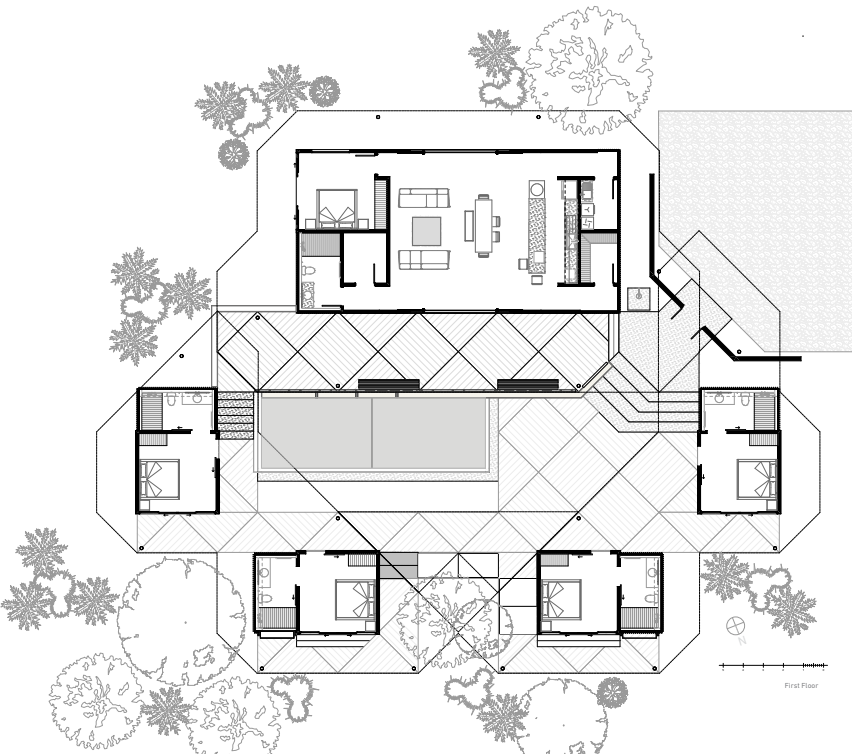

Studio — Saxe

Press Release
Caribbean Courtyard Villa
December 2021

Caribbean Courtyard Villa

Caribbean_Courtyard_Villa_049

TROPICAL HOUSE IS WOVEN IN THE JUNGLE OF COSTA RICA

Overview

Studio Saxe weaves tropical pergola in the jungle of the Caribbean coast of Puerto Viejo, Limon.

Location: Puerto Viejo, Limon, Costa Rica

Date of completion: December 2021

Client: The Stroh Family

Area: Approx. 495m²

Studio Saxe Design Director: Benjamin G. Saxe

— Caribbean Courtyard Villa

Caribbean_Courtyard_Villa_004

Caribbean_Courtyard_Villa_2D_1

Concept

Pavilions were joined through a woven network of pergolas that blend with the jungle creating a sense of unity through an internal courtyard.

— Caribbean Courtyard Villa

Caribbean_Courtyard_Villa_054

Rear Elevation

— Caribbean Courtyard Villa

Caribbean_Courtyard_Villa_009

Design

We designed a strategy of aggregation by creating a network of triangled pergolas that can grow or contract depending on the necessity of the client throughout the project. This in turn allows for people to circulate and go to different rooms and private or social areas around the house while weaving through existing vegetation and jungle. Each room is a contained space that can be placed anywhere around the property.